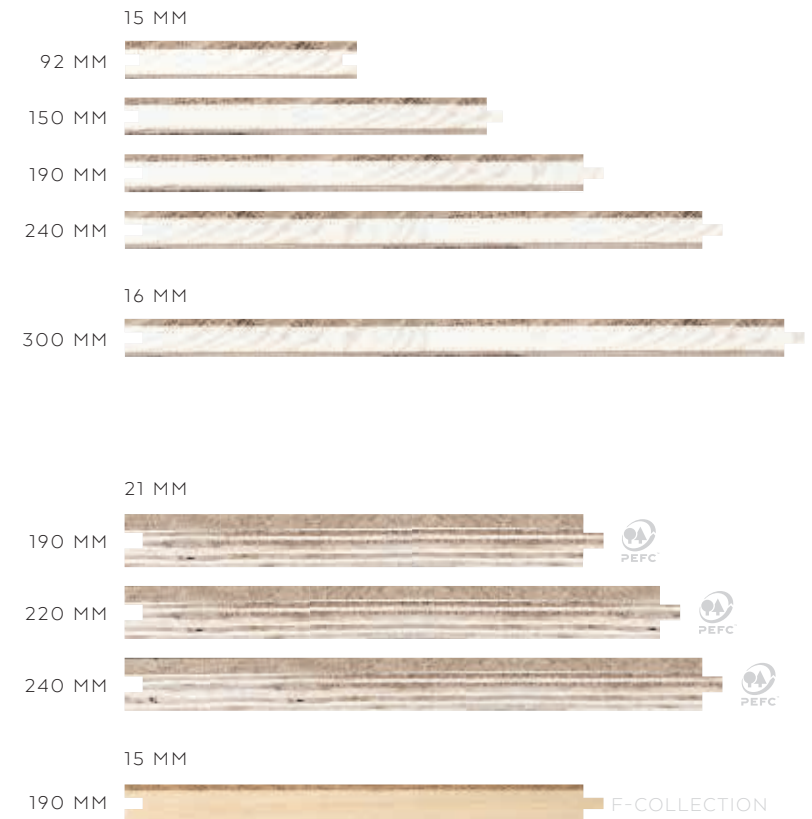

ENGINEERED | SAMENGESTELD |
CONTRECOLLÉ | LANDHAUSDIELEN